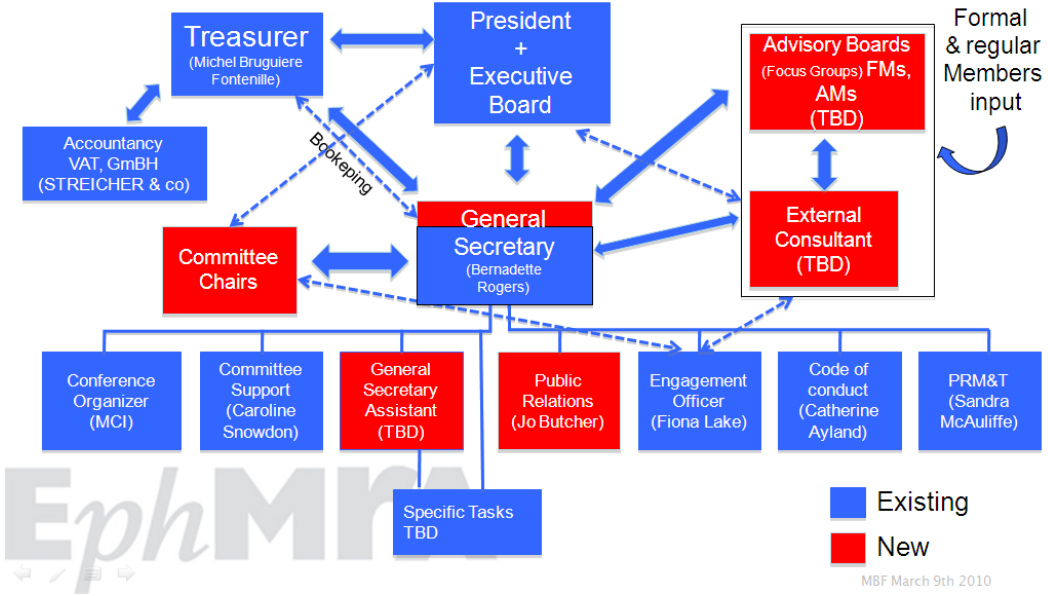

## New Organization 2010

Key:

Dotted line = liaison link. Whole line = management link